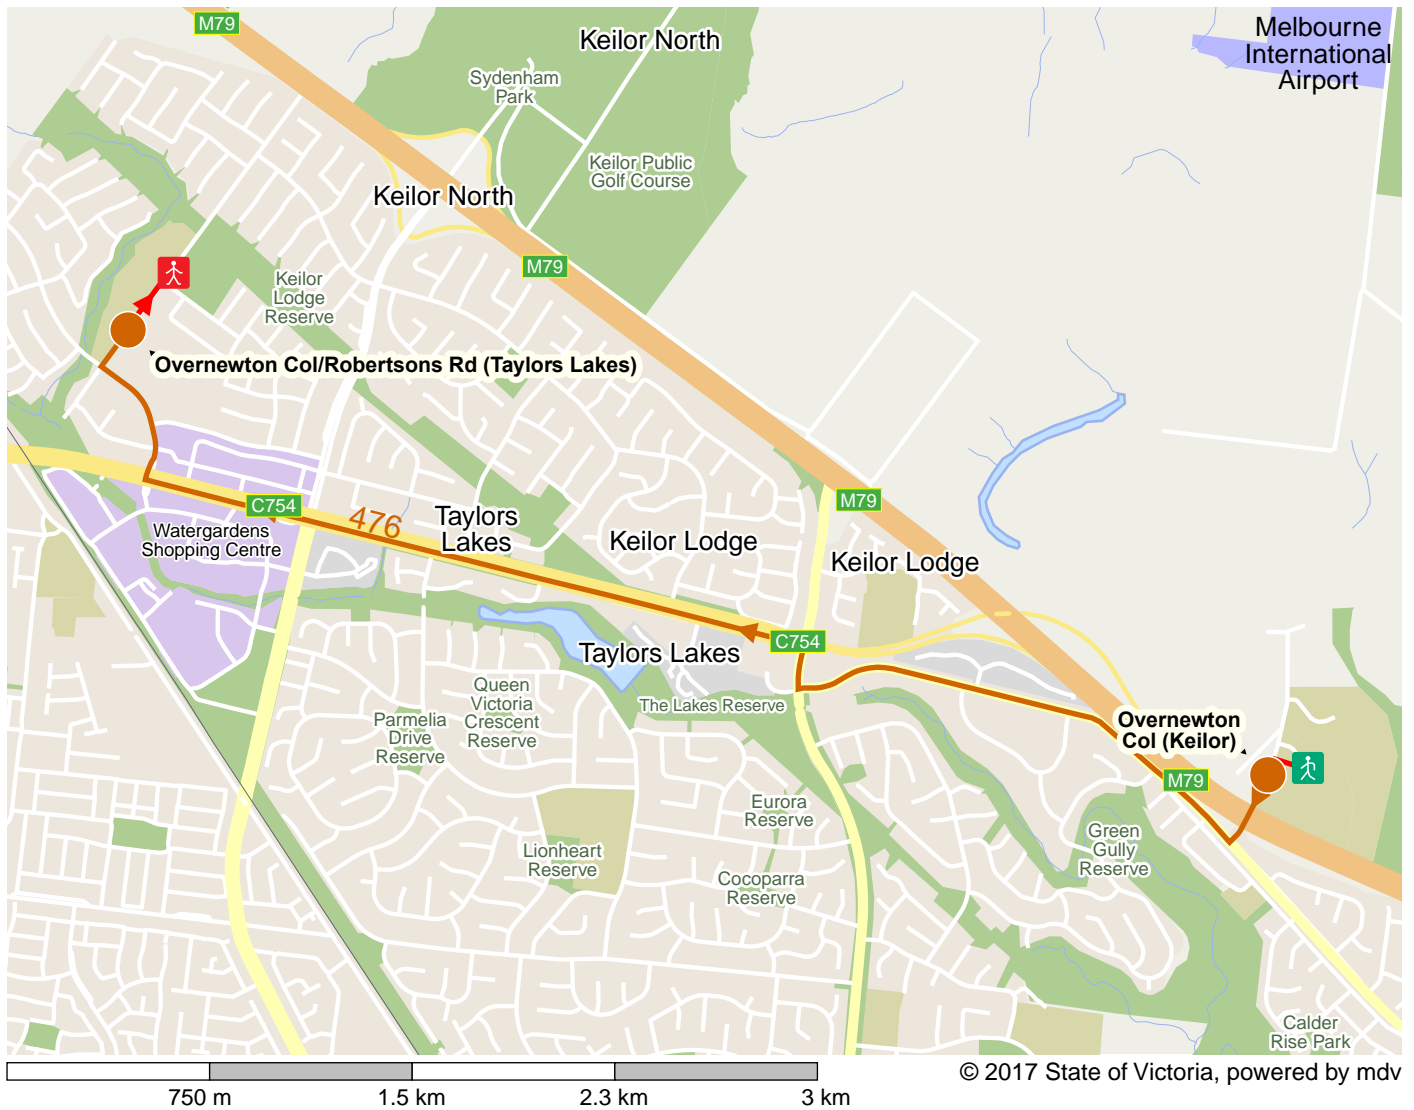

Route option from Overnewton Anglican Community College, (Keilor-Departing 8:15am) to Overnewton Anglican Community College (Taylors Lakes)

- Metro Bus
- Footpath
- Metro Bus
- 🚶 Departure with walk
- 🚶 Arrival with footpath

1.1	🚶 Footpath	Overnewton Anglican Community College, (Keilor)	Overnewton Col (Keilor)	
2.1	● Metro Bus 476	Overnewton Col (Keilor)	Overnewton Col/Robertsons Rd (Taylors Lakes)	Plumpton
3.1	🚶 Footpath	Overnewton Col/Robertsons Rd (Taylors Lakes)	Overnewton Anglican Community College (Taylors Lakes)	